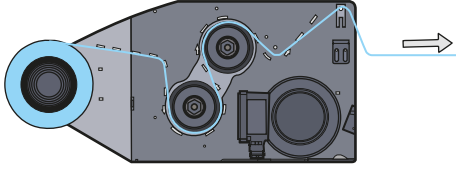

TABLALI
TURNTABLE
STREÇ
STRETCH
SARMA
WRAPPING
MAKİNESİ
MACHINE

100%
TÜRKMALI

RAPID
"wrap it"

RAPID RMT

Tek Motorlu Öngerme
%300 Sabit Öngerme
%50'ye Varan Streç Tasarrufu

Pre-Stretching Unit with Single Motor
Fixed **300%** Pre-Stretching
Up to **50%** Stretch Film Saving

Sabit Öngerme
Fixed Pre-Stretching

RAPID RET

Mekanik Manuel Germe
%0-250 Ayarlanabilir Germe

Mechanical Manual Stretching
0-250% Adjustable Stretching

Mekanik Manuel Germe
Mechanical Manual Stretching

PLC KONTROL
LCD Control Panel