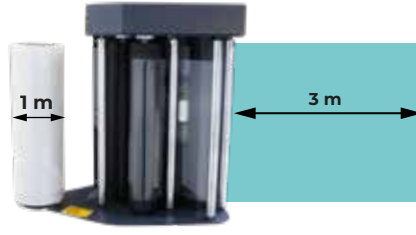

Pre-Stretching Unit with Single Motor
Fixed **300%** Pre-Stretching
Up to **50%** Stretch Film Saving

Sabit Öngerme
Fixed Pre-Stretching